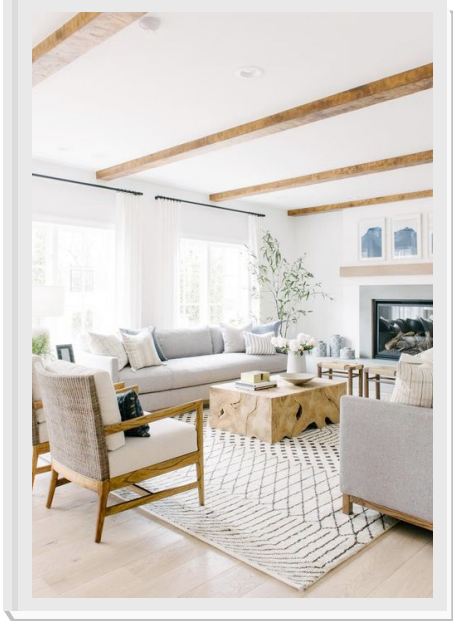

Coastal Farmhouse Mood Board

This young family needs a functional yet still casually elegant space. Finishes need to be durable enough for a young family yet sophisticated. We want the overall aesthetic to be tranquil and put together, a carefully curated space where everything has its place.

The mood board illustrated is for the general aesthetic and overall look and feel of the common areas of the Jones Family home. The home is new construction in the Amelia Walk Community of Fernandina Beach, Florida.

The Jones family moved from Italy into their new home in late, 2021. The family has three children (two boys and a girl). The children's rooms will have their own color schemes and feel but will generally still flow with the public areas of the home.