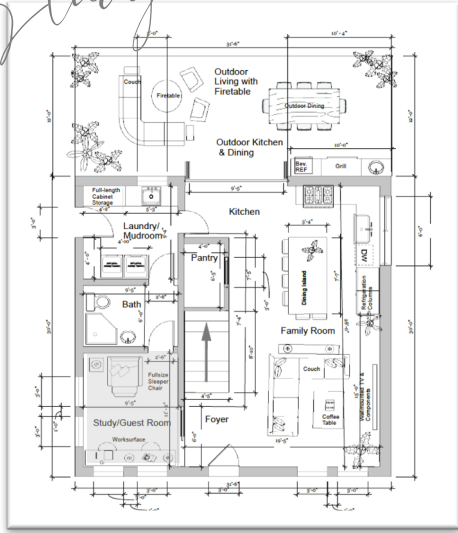

Kitchen

Counterclockwise from bottom left: 1. Graham & Brown G&B White for Walls, Ceiling and Trim. 2. Graham & Brown Venetian Floral Midnight for Feature Wall. 3. Rove Concepts Vintage Black Velvet for Counter Height Stools. 4. Kravet Thom Filicia Flurries Fabric in Sea Spray for Roman Shades. 5. James Dunlop Elisabeth in Snow for Drapery Sheers. 6. Mannington Park City Herringbone Flooring in Wintry. 7. Calcutta Oro Vadara Quartz for Countertops. 8. Delphi Alula Ivy Hill Tile in Artic Blue for the Backsplash. 9. Thermador 24" Microwave Drawer. 10. Schrok Cabinets for the Island in Black. 11. Atlas Homewares Brushed Gold Hardware. 12. Thermador Start Sapphire Dishwasher. 13. Schrok Lower Cabinets for Kitchen Perimeter. 14. Atlas Home Brushed Gold Hardware. 15. Thermador 18" Wine Column, 16. Thermador 24" Refrigeration Column. 17. Thermador 18" Freezer Column. 18. Shades of Light Seeded Tear Drop Glass Pendant for above the Sink. 19. Litfad 4 Heads Birdcage Vintage Chandelier for over the Island (2). 20. Hoodsy 36" Curved Range Hood. 21. Delphi Tile for Illustration Purposes. 22. Brizo Matte Black and Luxe Gold Pot Filler. 23. Brizo Litze Pull-Down Faucet. 24. Rohl Fireclay Sink. Rove Concepts Adolph Counter Height Stools. 26. Ruggable Impasto Slate Blue Rug.

Study

13

11

12

15

16

17

10