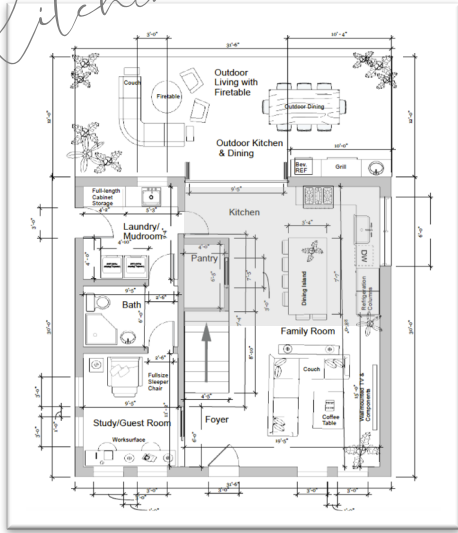

Kitchen

Counterclockwise from bottom left: 1. Graham & Brown G&B White for Walls, Ceiling and Trim. 2. Graham & Brown Venetian Floral Midnight for Feature Wall. 3. Rove Concepts Vintage Black Velvet for Counter Height Stools. 4. Kravet Thom Filicia Flurries Fabric in Sea Spray for Roman Shades. 5. James Dunlop Elisabeth in Snow for Drapery Sheers. 6. Mannington Park City Herringbone Flooring in Wintry. 7. Calcutta Oro Vadara Quartz for Countertops. 8. Delphi Alula Ivy Hill Tile in Artic Blue for the Backsplash. 9. Thermador 24" Microwave Drawer. 10. Schrok Cabinets for the Island in Black. 11. Atlas Homewares Brushed Gold Hardware. 12. Thermador Start Sapphire Dishwasher. 13. Schrok Lower Cabinets for Kitchen Perimeter. 14. Atlas Home Brushed Gold Hardware. 15. Thermador 18" Wine Column, 16. Thermador 24" Refrigeration Column. 17. Thermador 18" Freezer Column. 18. Shades of Light Seeded Tear Drop Glass Pendant for above the Sink. 19. Litfad 4 Heads Birdcage Vintage Chandelier for over the Island (2). 20. Hoodsy 36" Curved Range Hood. 21. Delphi Tile for Illustration Purposes. 22. Brizo Matte Black and Luxe Gold Pot Filler. 23. Brizo Litze Pull-Down Faucet. 24. Rohl Fireclay Sink. Rove Concepts Adolph Counter Height Stools. 26. Ruggable Impasto Slate Blue Rug.