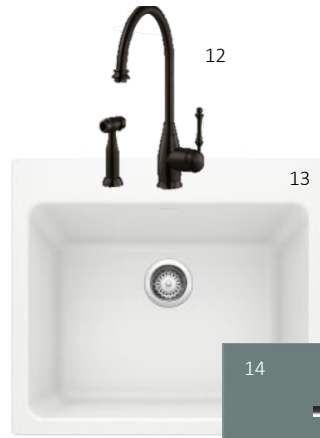

Counterclockwise from bottom left: 1. Graham & Brown G&B White for Walls, Ceiling and Trim. 2. Mingle Random Marble Basketweave Mosaic Tile by Ivy Hill for Flooring. 3. The Shade Store Flat Roman Shade in Ivory Linen. 4. Calcutta Oro Vadara Quartz for Countertops. 5. Ivy Hill Tile Allure Brick Mosaic in Azzuro. 6. Ruggable Sarah Sage Rug. 7. Miele Dryer. 8. Miele Washer. 9. PB Decorative Birds on Wooden Stand. 10. Marlow Handcrafted Ceramic Vases. 11. Dried Grapewood Branch. 12. Houzer Charlotte Traditional Kitchen Faucet with Sidespray and Ceradox Life Technology. 13. Blanco Liven 25" Laundry Sink. 14. Schrok Shaker Cabinets in Seaside Oasis. 15. The Shade Store Flat Roman Shade in Linen. 16. Schrok 1911 Pulls in Oil Rubbed Bronze.