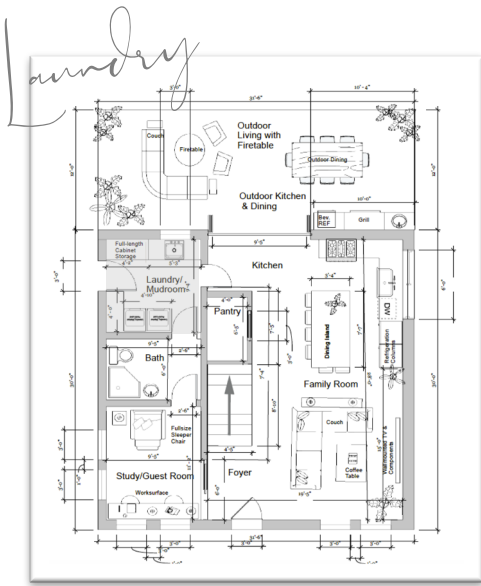

Counterclockwise from bottom left: 1. Graham & Brown G&B White for Walls, Ceiling and Trim. 2. Mingle Random Marble Basketweave Mosaic Tile by Ivy Hill for Flooring. 3. The Shade Store Flat Roman Shade in Ivory Linen. 4. Calcutta Oro Vadara Quartz for Countertops. 5. Ivy Hill Tile Allure Brick Mosaic in Azzuro. 6. Ruggable Sarah Sage Rug. 7. Miele Dryer. 8. Miele Washer. 9. PB Decorative Birds on Wooden Stand. 10. Marlow Handcrafted Ceramic Vases. 11. Dried Grapewood Branch. 12. Houzer Charlotte Traditional Kitchen Faucet with Sidespray and Ceradox Life Technology. 13. Blanco Liven 25" Laundry Sink. 14. Schrok Shaker Cabinets in Seaside Oasis. 15. The Shade Store Flat Roman Shade in Linen. 16. Schrok 1911 Pulls in Oil Rubbed Bronze.